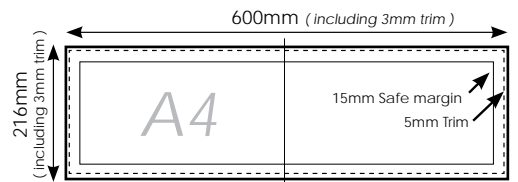

DIGITAL ALBUM - TECH SPEC

METAL & ACRYLIC COVER

PHOTOGRAPHIC COVER

SPREAD SIZES

SIM2000
IMAGING.COM

Unit 404, Centennial Ave, Elstree, Herts

Tel: +44 (0) 20 8207 0700

email: sales@sim2000imaging.com