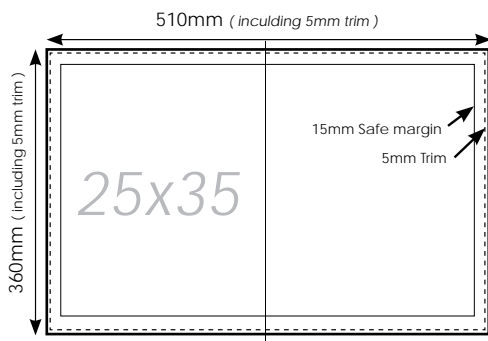

DIGITAL ALBUM - TECH SPEC

METAL & ACRYLIC COVER

PHOTOGRAPHIC COVER

SPREAD SIZES

SIM2000
IMAGING.COM

Unit 404, Centennial Ave, Elstree, Herts

Tel: +44 (0) 20 8207 0700

email: sales@sim2000imaging.com