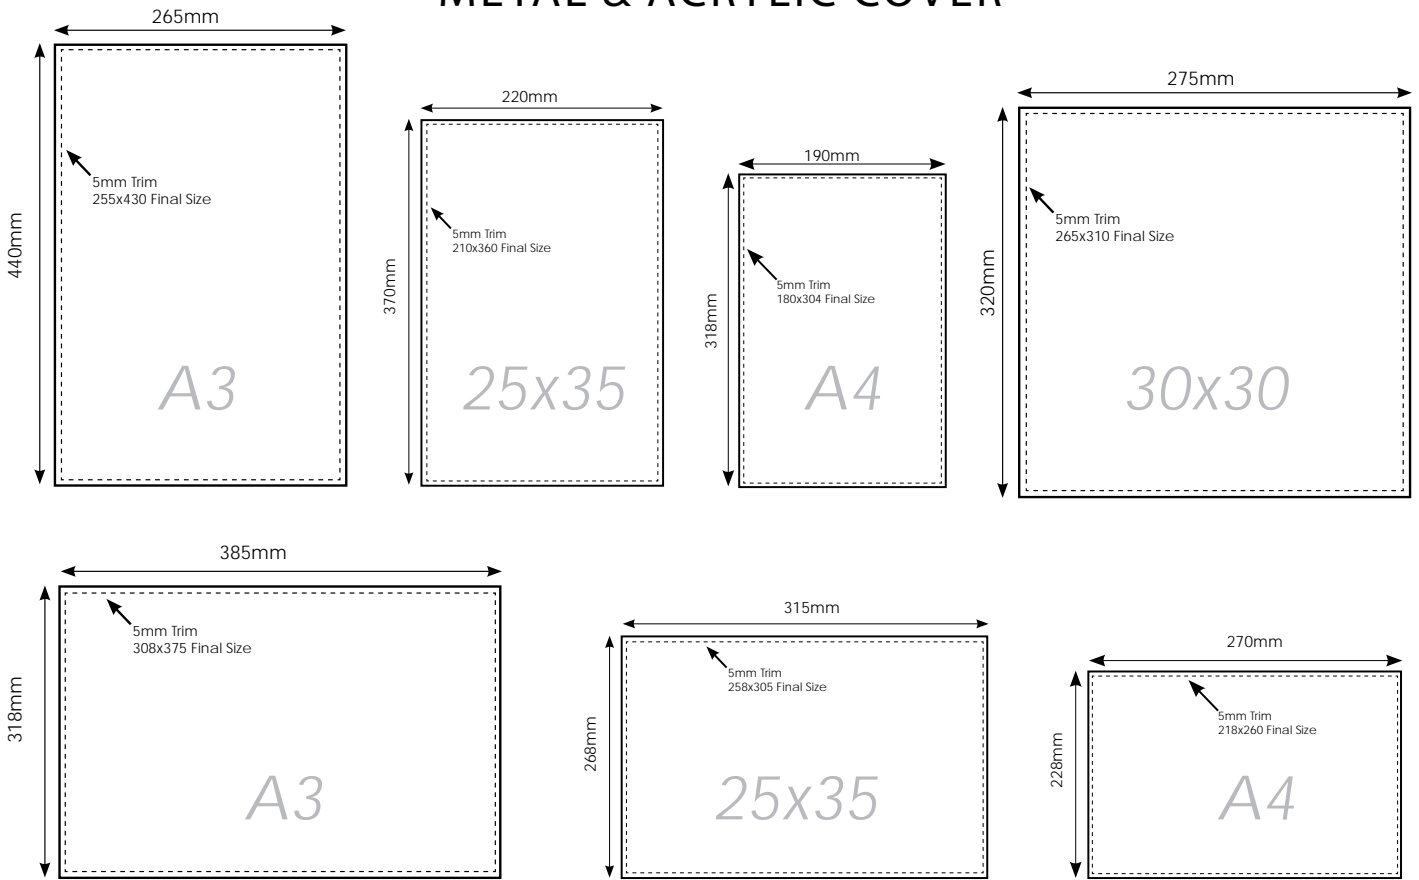

DIGITAL ALBUM - TECH SPEC

METAL & ACRYLIC COVER

PHOTOGRAPHIC COVER

SPREAD SIZES

SIM2000
IMAGING.COM

Unit 404, Centennial Ave, Elstree, Herts

Tel: +44 (0) 20 8207 0700

email: sales@sim2000imaging.com