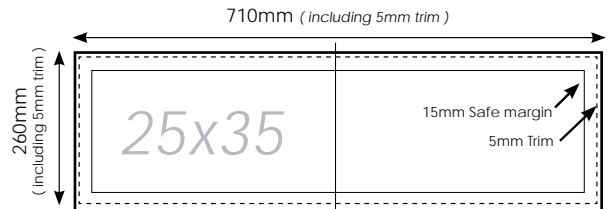

DIGITAL ALBUM - TECH SPEC

METAL & ACRYLIC COVER

PHOTOGRAPHIC COVER

SPREAD SIZES

SIM2000
IMAGING.COM

Unit 404, Centennial Ave, Elstree, Herts

Tel: +44 (0) 20 8207 0700

email: sales@sim2000imaging.com