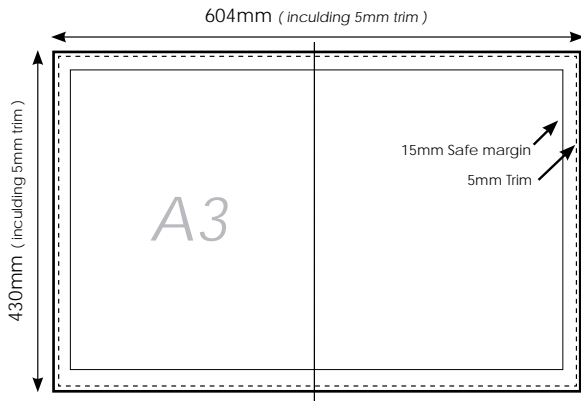

DIGITAL ALBUM - TECH SPEC

METAL & ACRYLIC COVER

PHOTOGRAPHIC COVER

SPREAD SIZES

SIM2000
IMAGING.COM

Unit 404, Centennial Ave, Elstree, Herts

Tel: +44 (0) 20 8207 0700

email: sales@sim2000imaging.com