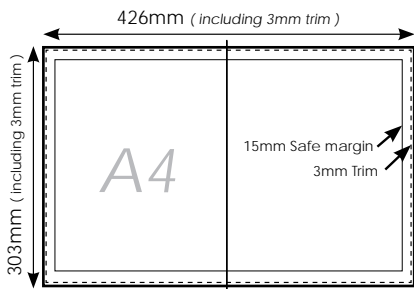

DIGITAL ALBUM - TECH SPEC

METAL & ACRYLIC COVER

PHOTOGRAPHIC COVER

SPREAD SIZES

SIM2000
IMAGING.COM

Unit 404, Centennial Ave, Elstree, Herts

Tel: +44 (0) 20 8207 0700

email: sales@sim2000imaging.com