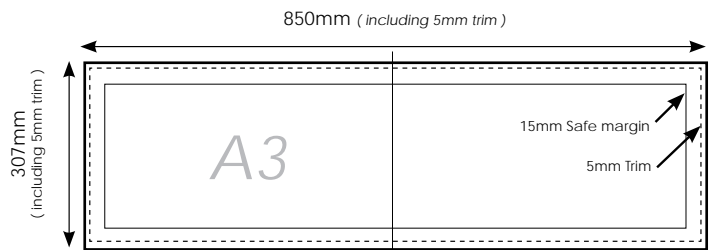

DIGITAL ALBUM - TECH SPEC

METAL & ACRYLIC COVER

PHOTOGRAPHIC COVER

SPREAD SIZES

SIM2000
IMAGING.COM

Unit 404, Centennial Ave, Elstree, Herts

Tel: +44 (0) 20 8207 0700

email: sales@sim2000imaging.com