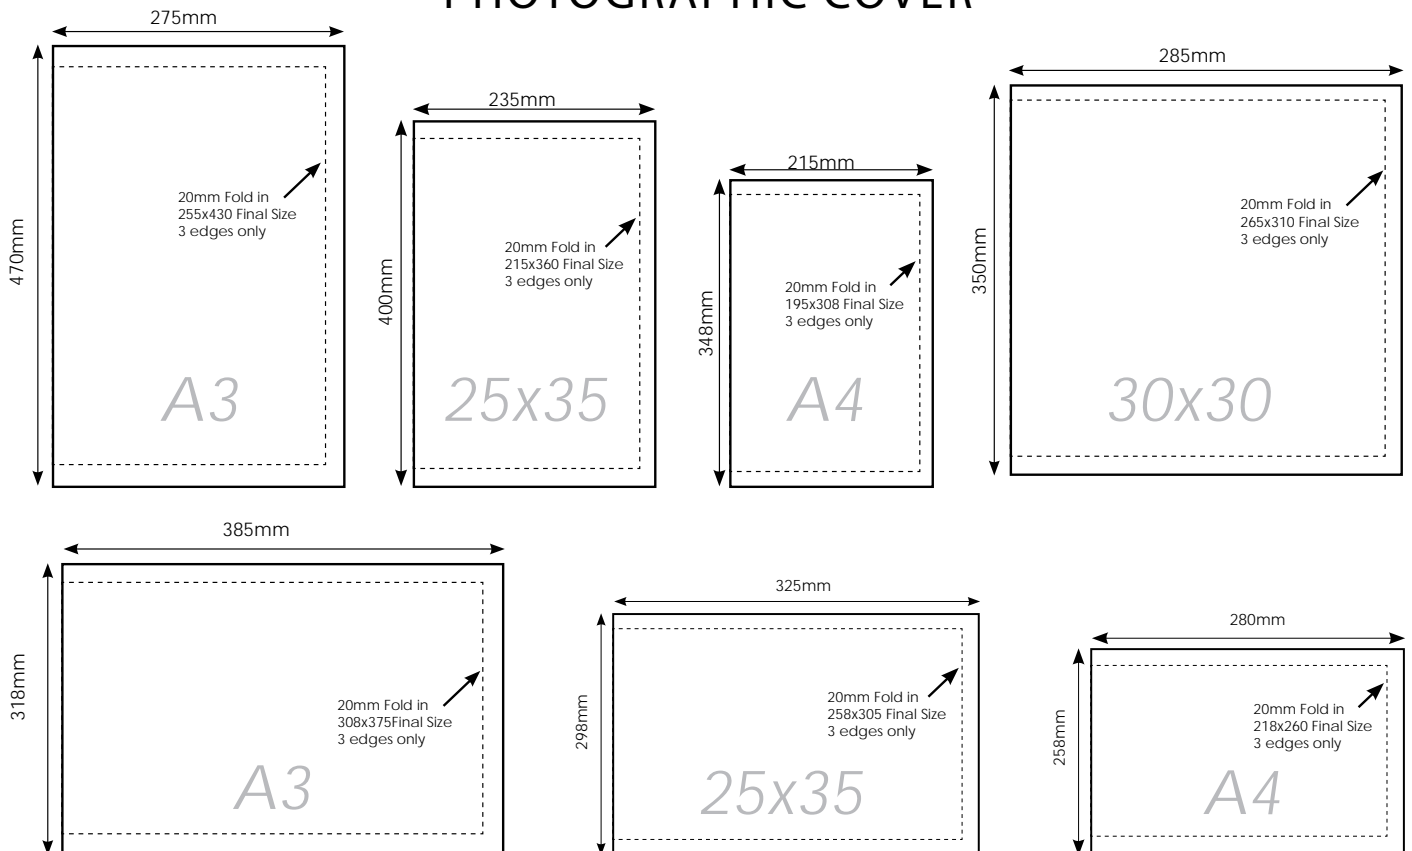

DIGITAL ALBUM - TECH SPEC

METAL & ACRYLIC COVER

PHOTOGRAPHIC COVER

SPREAD SIZES

SIM2000
IMAGING.COM

Unit 404, Centennial Ave, Elstree, Herts

Tel: +44 (0) 20 8207 0700

email: sales@sim2000imaging.com