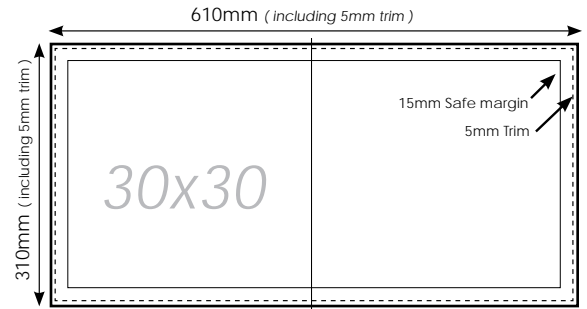

DIGITAL ALBUM - TECH SPEC

METAL & ACRYLIC COVER

PHOTOGRAPHIC COVER

SPREAD SIZES

SIM2000
IMAGING.COM

Unit 404, Centennial Ave, Elstree, Herts

Tel: +44 (0) 20 8207 0700

email: sales@sim2000imaging.com